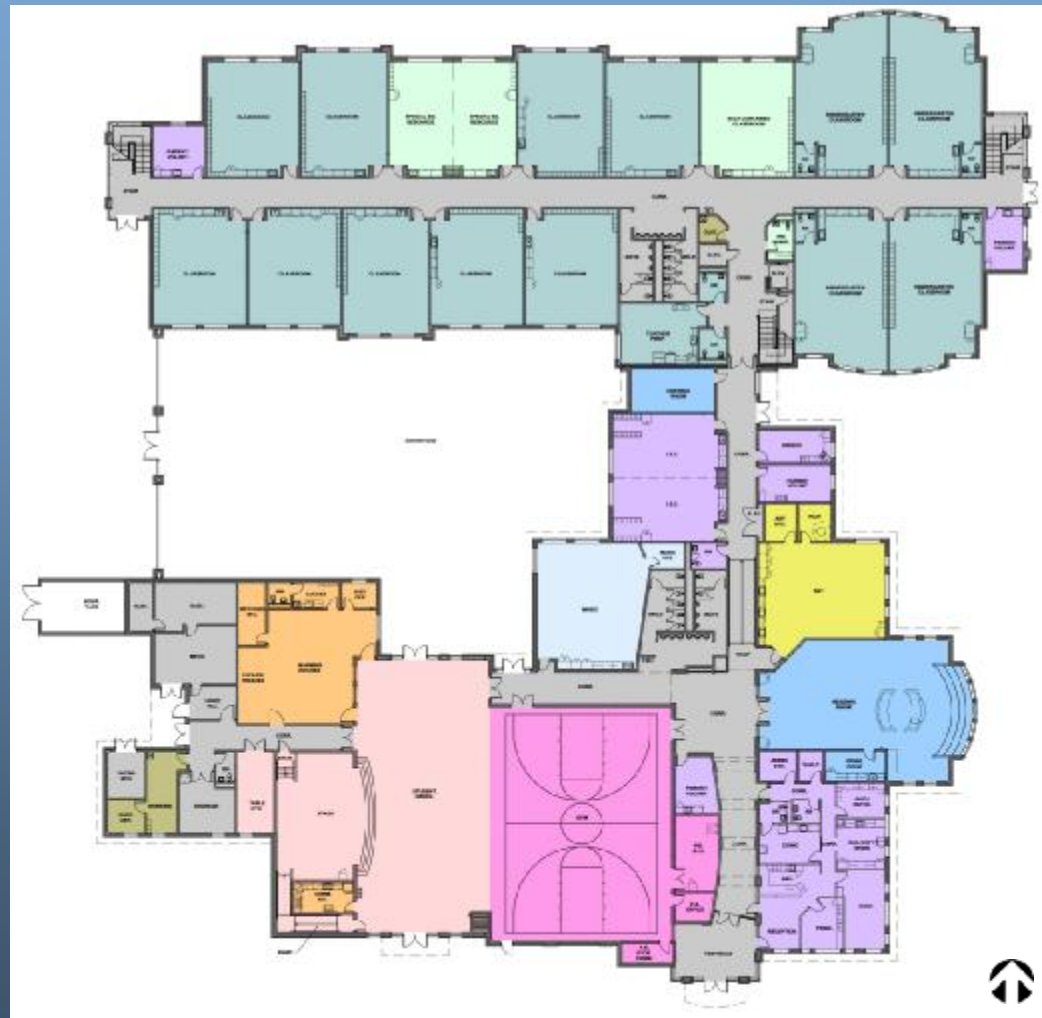

Hatton Community Learning Center

Community Update

February 3, 2011

Site Plan

First Floor Plan

Key	
	Academic Core
	Special Education
	Administrative
	Media Center
	Visual Art
	Music
	Physical Education
	Student Dining
	Food Services
	Custodial Services
	Building Services

Second Floor Plan

Key	
	Academic Core
	Special Education
	Administrative
	Media Center
	Visual Art
	Music
	Physical Education
	Student Dining
	Food Services
	Custodial Services
	Building Services

View from South East

Main Entry

View from North East

View from South East

The Next Steps

Questions?